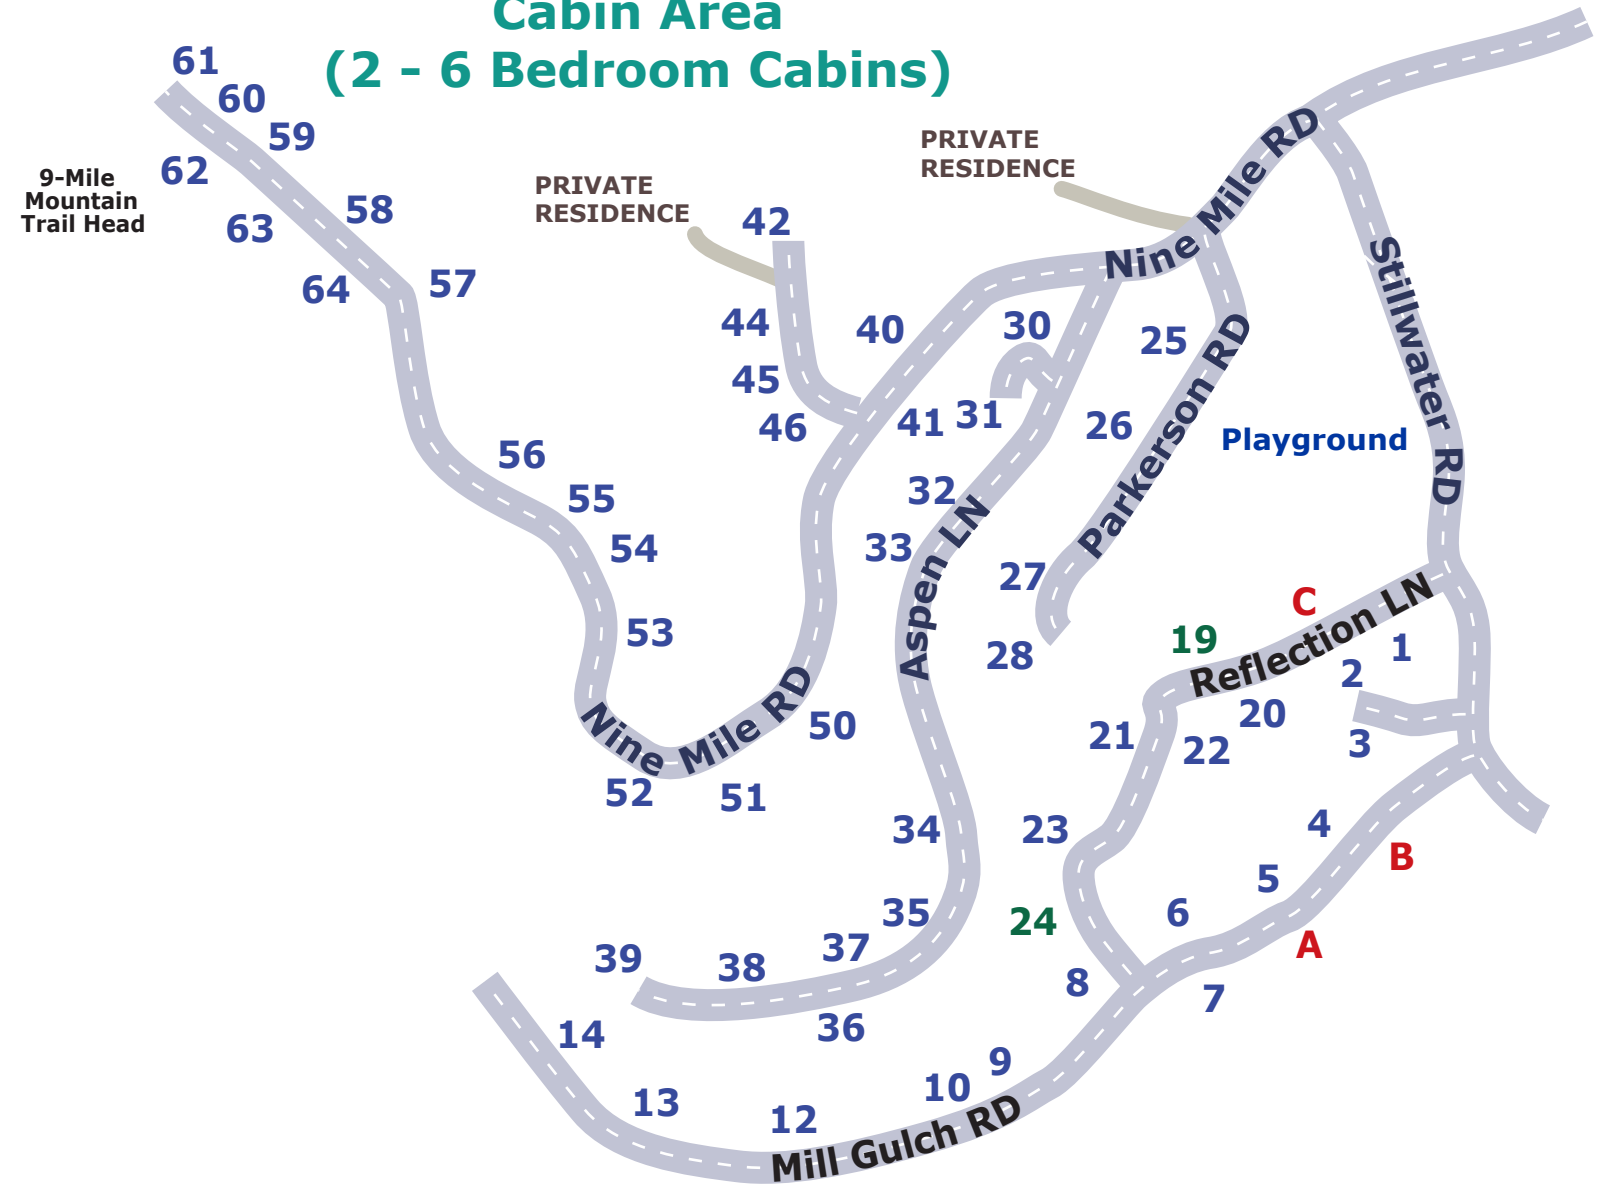

Check-in / Check-out times

Cabin / Lodge:
Check-In is by 6pm
Check-Out is 10am

Yurt Only:
Check-In is by 6pm
Check-Out is at Noon

CABIN LOCATION KEY

36 Agape*	53 Magnolia
5 Alpenglow	6 Magpie
52 Bald Eagle	9 Marmot
20 Bliss	61 Misty
40 Bluebonnet	14 Mountainstar
30 Blue Spruce	12 Nacape
41 Bright Star	28 Northwind
35 Bighorn	32 Orion
21 Buffalo*	34 Pacaya
26 Cassiopeia	50 Pinecone
45 Chalet	1 Reflection
23 Cheyenne	62 Running Bear
33 Columbine	27 Selak
3 Driftwood	37 Sitzmark
59 Eagles Nest	31 Snow Cone
13 Elkhorn	25 Snowview
42 Evergreen	39 Spruce
56 Hallmark	7 Tabernash
2 Hawkeye*	51 Telemark
38 Hermosa	64 Three Sons
55 High Flight	46 Tippecanoe
60 Isaiah	54 Treetop
8 Jamaa	44 Westwood
63 Little White Dove	10 Wild Rose
22 Longhorn	57 Woodhaven
58 Longview	4 Yarrow

* Cabins for Adoption

**Cabin Area
(2 - 6 Bedroom Cabins)**

A - C Cabin Sites available for Adoption

**Family Reunion Cabins
(7 & 8 Bedroom Cabins)**

FAMILY REUNION LOCATION KEY

19 Holdmore
24 Willow
502 Snowberry
503 Timberline
504 Wilderness
505 Centennial
506 Heritage
507 Independence
508 Legacy