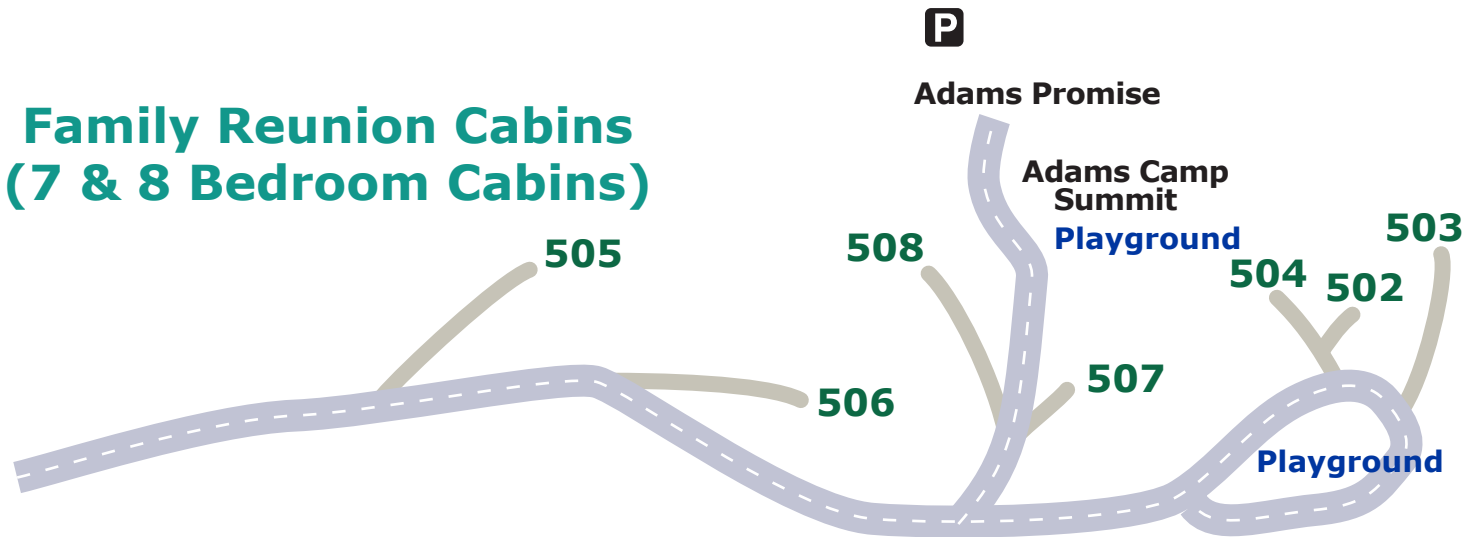

Check-in / Check-out times

Cabin / Lodge:
Check-In is by 6pm
Check-Out is 10am

Yurt Only:
Check-In is by 6pm
Check-Out is at Noon

CABIN LOCATION KEY

36 Agape*	53 Magnolia
5 Alpenglow	6 Magpie
52 Bald Eagle	9 Marmot
20 Bliss	61 Misty
40 Bluebonnet	14 Mountainstar
30 Blue Spruce	12 Nacape
41 Bright Star	28 Northwind
35 Bighorn	32 Orion
21 Buffalo*	34 Pacaya
26 Cassiopeia	50 Pinecone
45 Chalet	1 Reflection
23 Cheyenne	62 Running Bear
33 Columbine	27 Selak
3 Driftwood	37 Sitzmark
59 Eagles Nest	31 Snow Cone
13 Elkhorn	25 Snowview
42 Evergreen	39 Spruce
56 Hallmark	7 Tabernash
2 Hawkeye*	51 Telemark
38 Hermosa	64 Three Sons
55 High Flight	46 Tippecanoe
60 Isaiah	54 Treetop
8 Jamaa	44 Westwood
63 Little White Dove	10 Wild Rose
22 Longhorn	57 Woodhaven
58 Longview	4 Yarrow

* Cabins for Adoption

**Cabin Area
(2 - 6 Bedroom Cabins)**

A - C Cabin Sites available for Adoption

**Family Reunion Cabins
(7 & 8 Bedroom Cabins)**

FAMILY REUNION LOCATION KEY

19 Holdmore
24 Willow
502 Snowberry
503 Timberline
504 Wilderness
505 Centennial
506 Heritage
507 Independence
508 Legacy

Speed Limit on the YMCA of the Rockies Snow Mountain Ranch is 20 M.P.H.