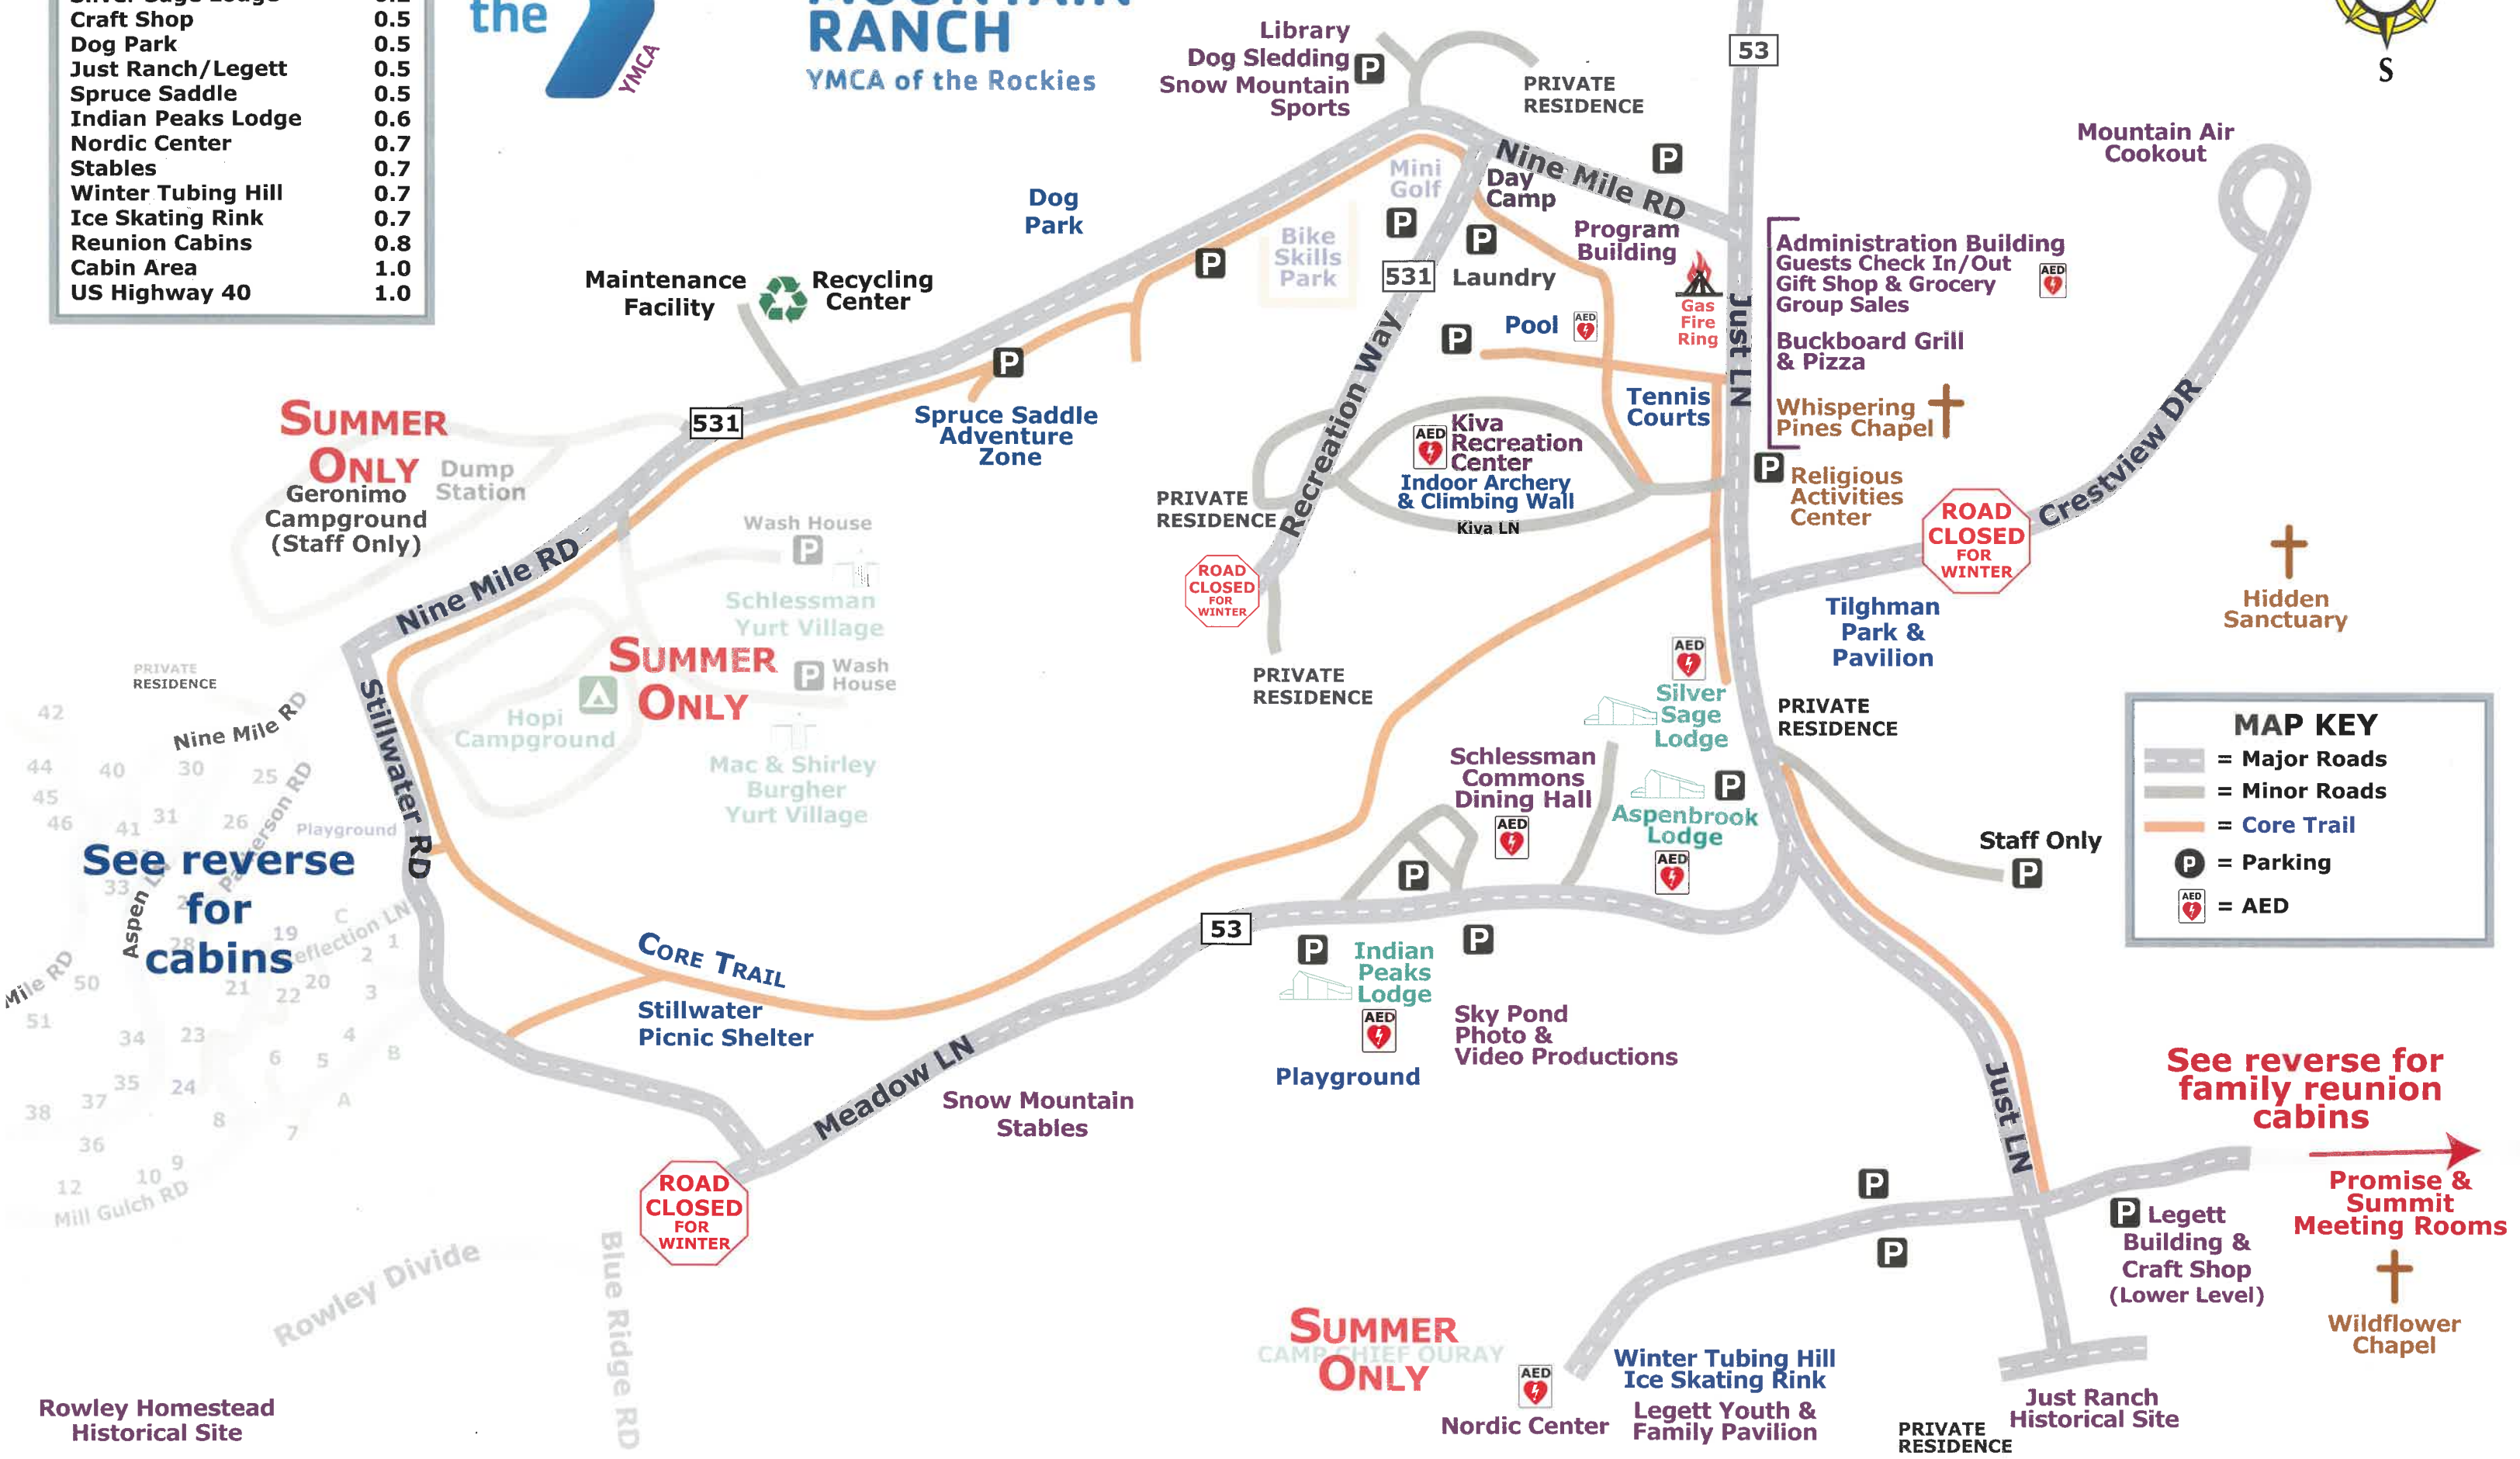

MILEAGE	
ADMINISTRATION BLDG. TO	
Aspenbrook Lodge	0.2
Silver Sage Lodge	0.2
Craft Shop	0.5
Dog Park	0.5
Just Ranch/Legett	0.5
Spruce Saddle	0.5
Indian Peaks Lodge	0.6
Nordic Center	0.7
Stables	0.7
Winter Tubing Hill	0.7
Ice Skating Rink	0.7
Reunion Cabins	0.8
Cabin Area	1.0
US Highway 40	1.0

SNOW MOUNTAIN RANCH

YMCA of the Rockies

35 MILES ROCKY MOUNTAIN NATIONAL PARK
 33 MILES GRAND LAKE
 20 MILES HOT SULPHUR SPRINGS
 6 MILES GRANBY
 4 MILES TABERNASH
 10 MILES FRASER
 12 MILES WINTER PARK
 57 MILES I-70

← US HIGHWAY 40 → US HIGHWAY 40 →

MAP KEY

- = Major Roads
- = Minor Roads
- = Core Trail
- = Parking
- = AED

See reverse for cabins

See reverse for family reunion cabins

→ Promise & Summit Meeting Rooms

Wildflower Chapel

Rowley Homestead Historical Site

Just Ranch Historical Site